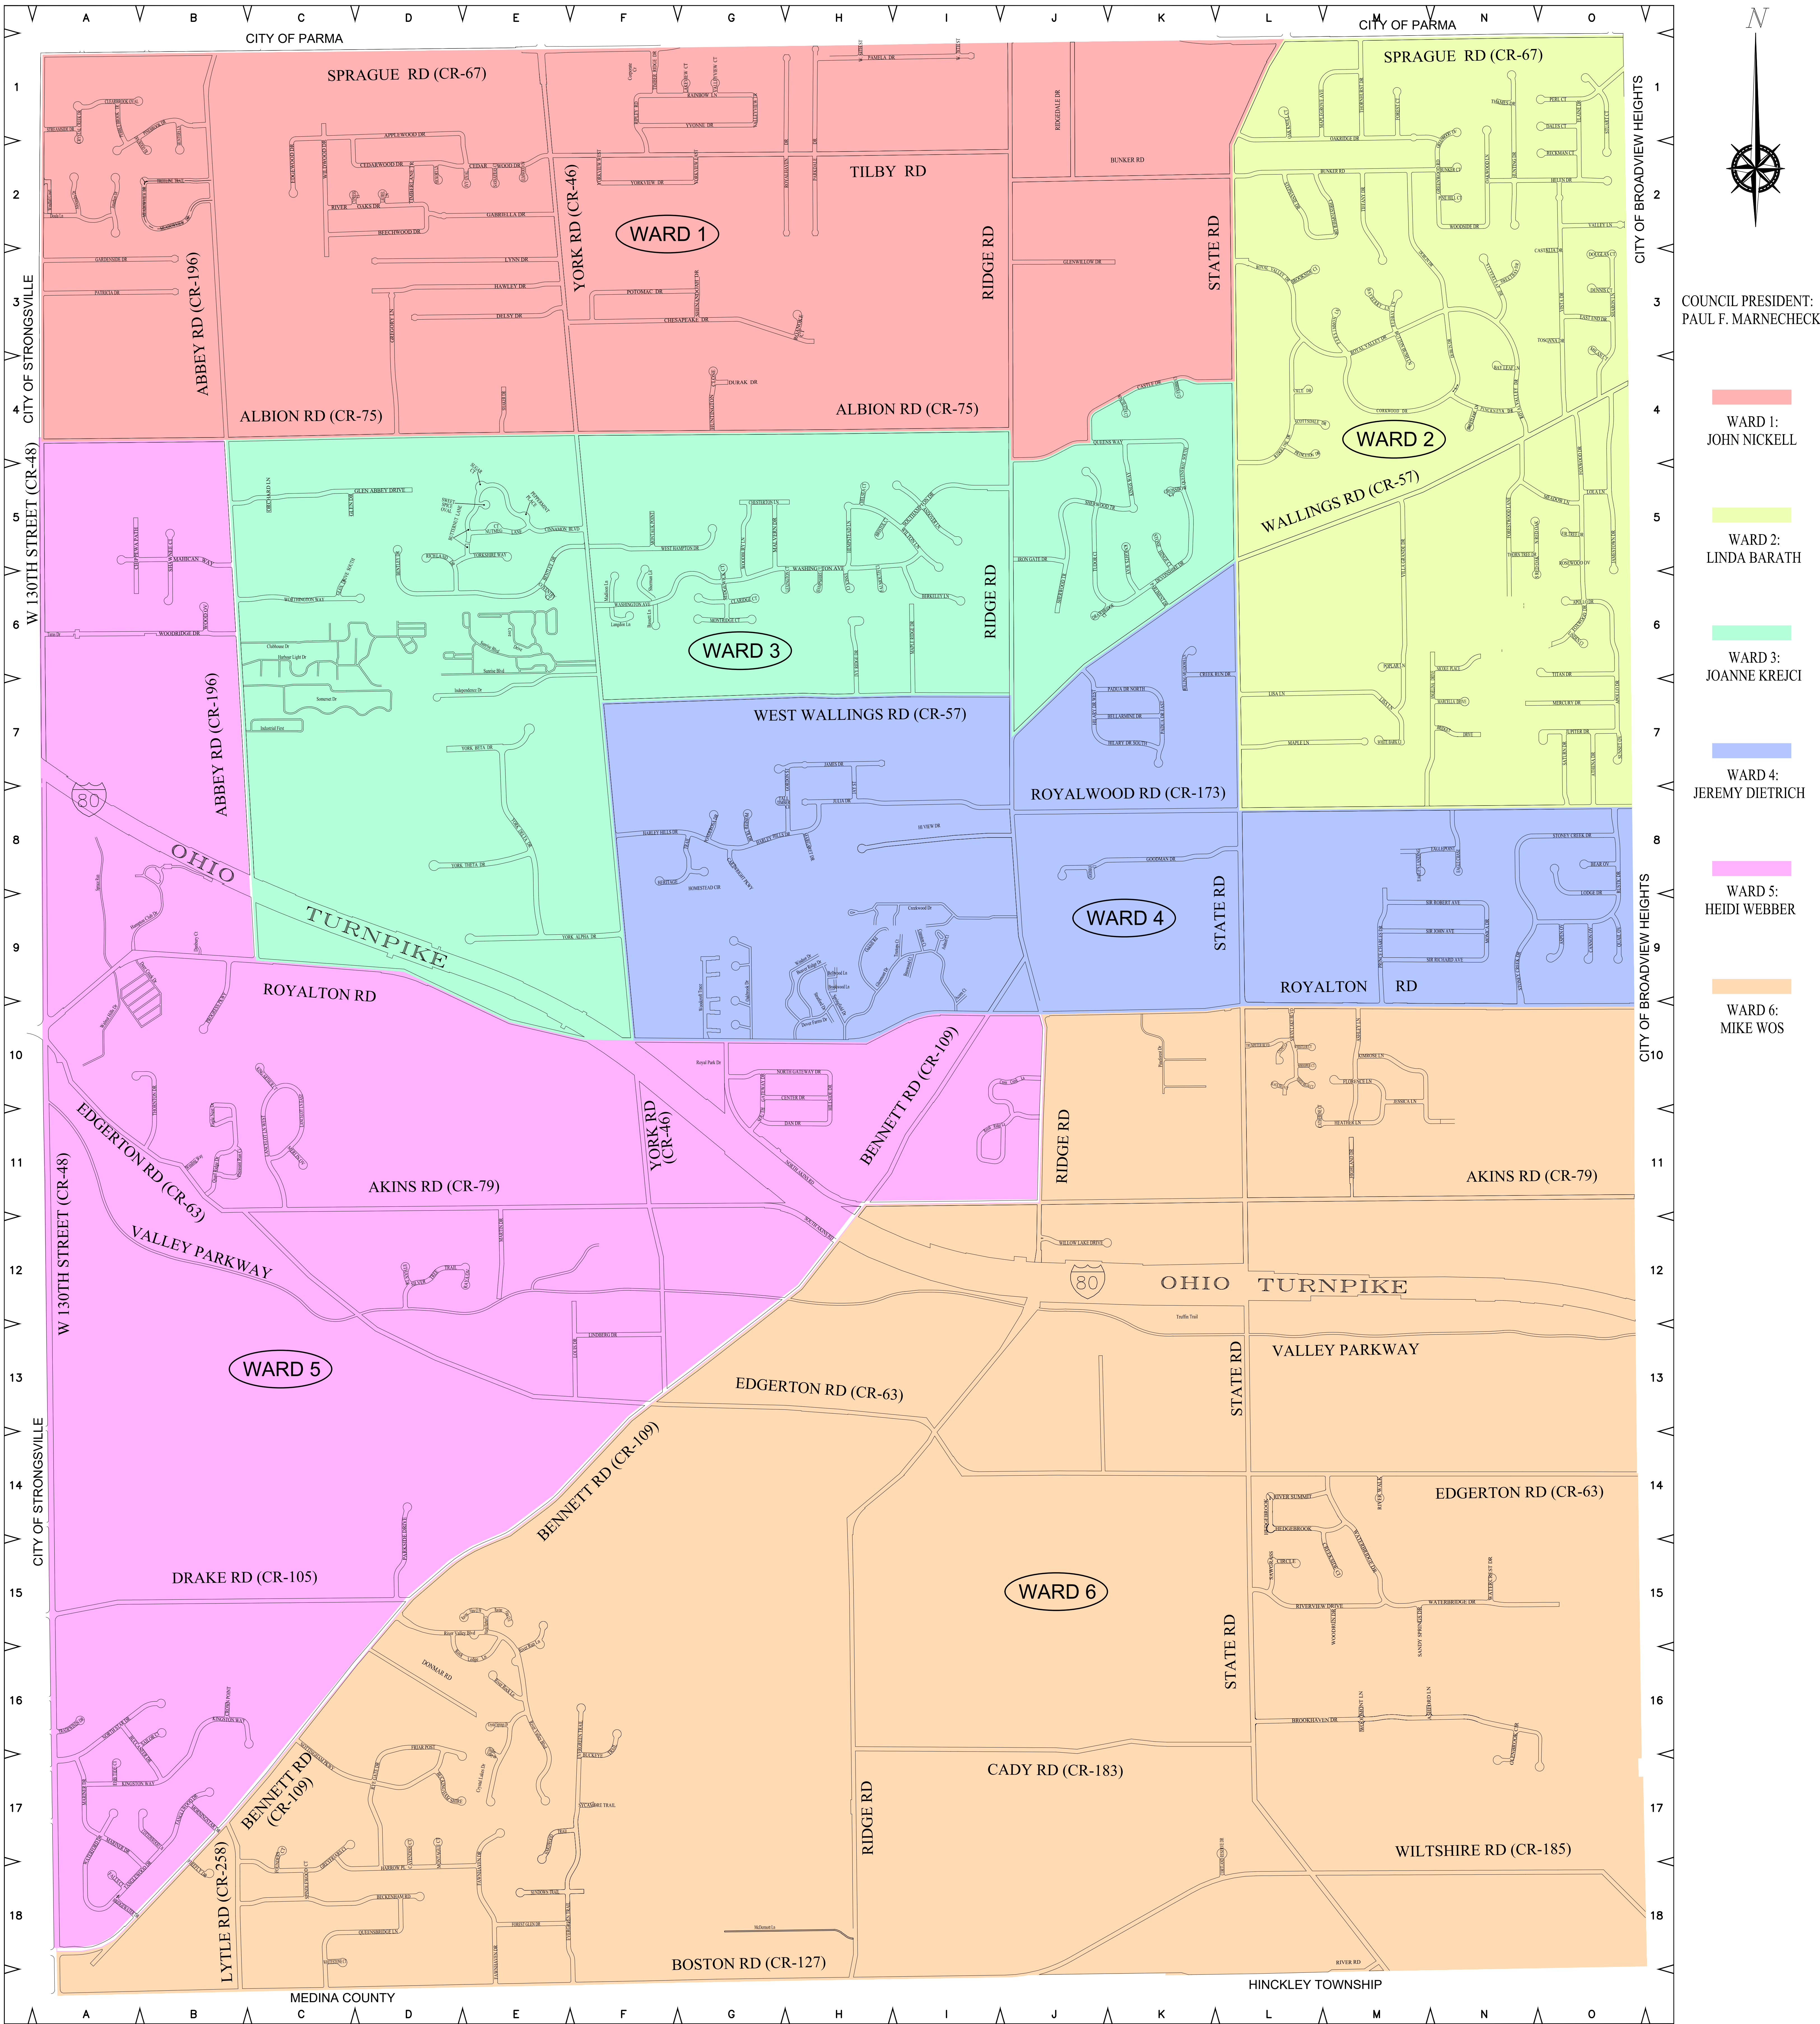

CITY OF NORTH ROYALTON - WARD MAP

COUNCIL PRESIDENT:
PAUL F. MARNECHECK

- WARD 1:
  JOHN NICKELL
- WARD 2:
  LINDA BARATH
- WARD 3:
  JOANNE KREICI
- WARD 4:
  JEREMY DIETRICH
- WARD 5:
  HEIDI WEBBER
- WARD 6:
  MIKE WOS

PREPARED BY:
CITY ENGINEERING DEPARTMENT,
APRIL, 2023

MAYOR
LARRY ANTOSKIEWICZ

NOTE:
STREET RIGHT-OF-WAY INFORMATION DEPICTED ON THIS MAP
IS SCHEMATIC AND SHALL NOT BE CONSTRUED AS EXACT.